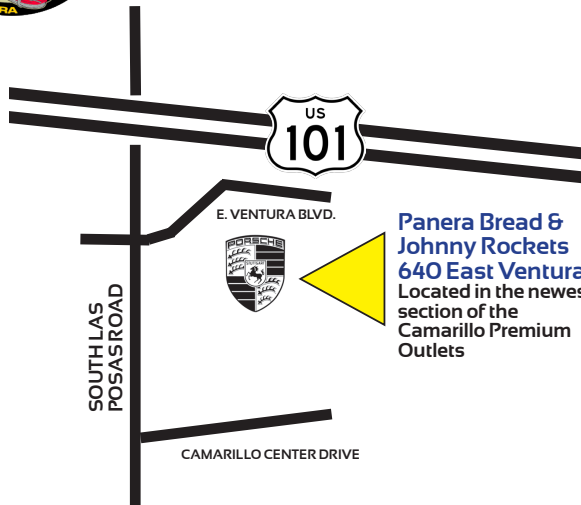

Santa Barbara Region Breakfast Maps

Santa Barbara Breakfast
Second Saturday of the month

Camarillo Breakfast
First Saturday of the month

Moby Dick Restaurant
220 Stearns Wharf
Santa Barbara 93101
805.965.0549
At the end of the pier
On Stearns Wharf

Panera Bread & Johnny Rockets
640 East Ventura Blvd.
Located in the newest
section of the
Camarillo Premium
Outlets

(Maps not to scale)