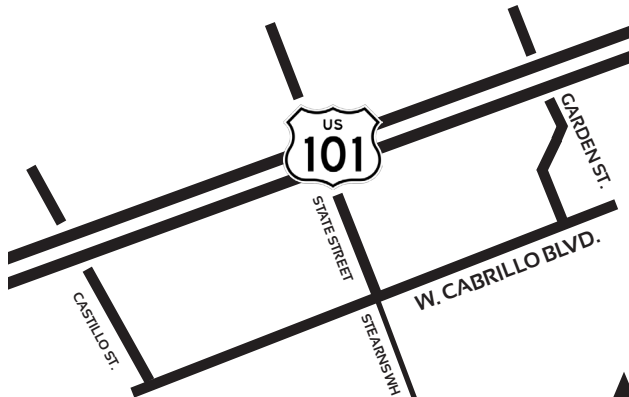

Santa Barbara Region Breakfast Maps

Santa Barbara Breakfast
Second Saturday of the month

Camarillo Breakfast
First Saturday of the month

Moby Dick Restaurant
220 Stearns Wharf
Santa Barbara 93101
805.965.0549
At the end of the pier
On Stearns Wharf

Panera Bread & Johnny Rockets
640 East Ventura Blvd.
Located in the newest
section of the
Camarillo Premium
Outlets

(Maps not to scale)